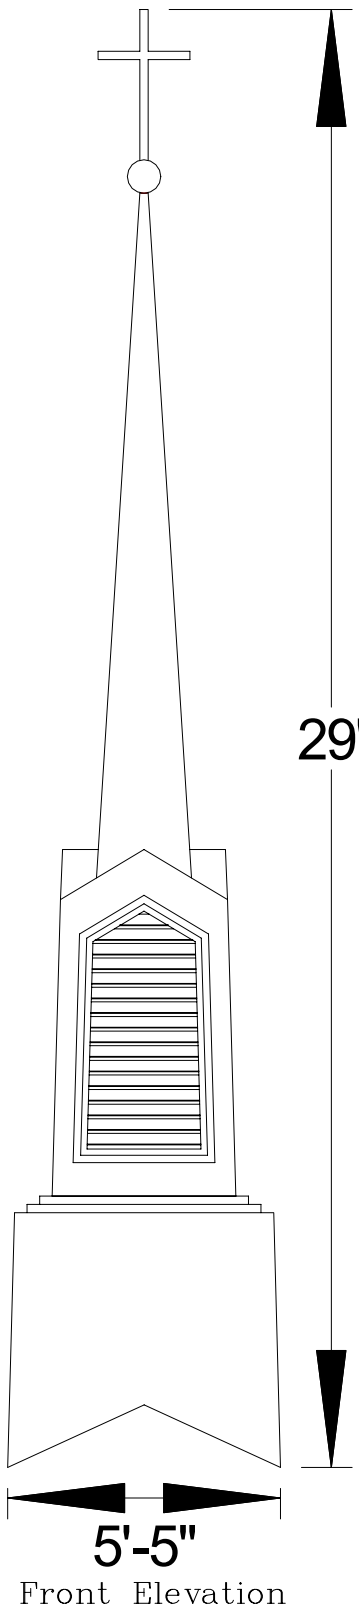

Front Elevation

Side Skeleton

Front/Rear Skeleton

Note: All Drawings are the property of PFI  
 Dimensions and designs may be altered  
 to accomodate manufacturing.

PO Box 6513 - High Point, NC 27262  
 800-736-3113  
 www.churchoutlet.com

Model :

9

Drawn by:

TJD

Date:

3/8/2000

Note: All Drawings are the property of PFI  
Dimensions and designs may be altered  
to accomodate manufacturing.

PO Box 6513 - High Point, NC 27262  
800-736-3113  
www.churchoutlet.com

Model :

9 - L

Drawn by:

TJD

Date:

3/8/2000

Note: All Drawings are the property of PFI  
Dimensions and designs may be altered  
to accommodate manufacturing.

PO Box 6513 - High Point, NC 27262  
800-736-3113  
www.churchoutlet.com

Model :

9 - OW

Drawn by:

TJD

Date:

3/8/2000