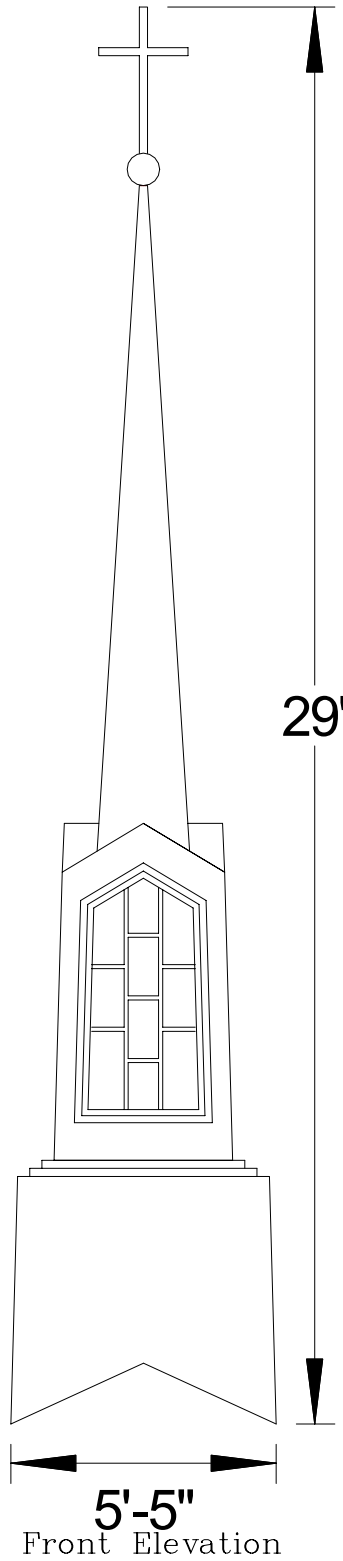

Front Elevation

Side Skeleton

Front/Rear Skeleton

Note: All Drawings are the property of PFI  
 Dimensions and designs may be altered  
 to accomodate manufacturing.

PO Box 6513 - High Point, NC 27262  
 800-736-3113  
 www.churchoutlet.com

Model :

9

Drawn by:

TJD

Date:

3/8/2000

Note: All Drawings are the property of PFI  
Dimensions and designs may be altered  
to accomodate manufacturing.

PO Box 6513 - High Point, NC 27262  
800-736-3113  
www.churchoutlet.com

Model :

9 - L

Drawn by:

TJD

Date:

3/8/2000

Note: All Drawings are the property of PFI  
Dimensions and designs may be altered  
to accommodate manufacturing.

PO Box 6513 - High Point, NC 27262  
800-736-3113  
www.churchoutlet.com

Model :

9 - OW

Drawn by:

TJD

Date:

3/8/2000