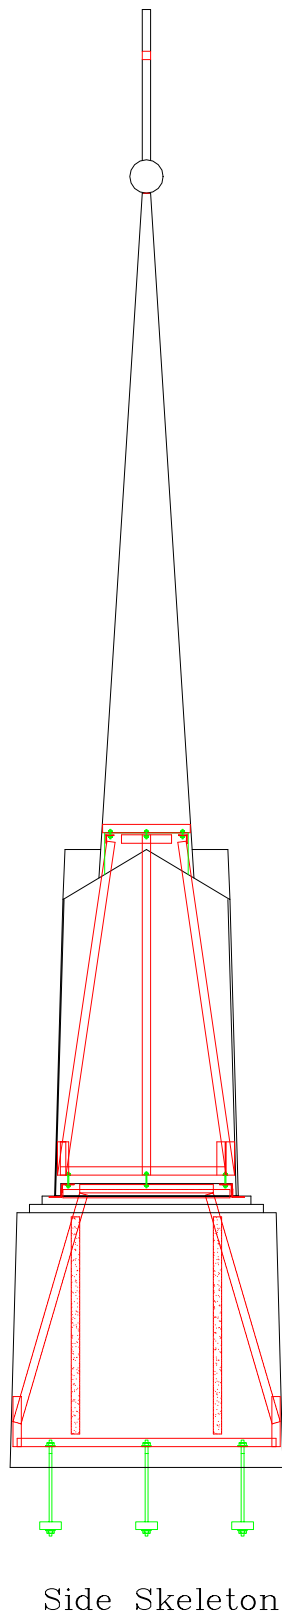

Front Elevation

Side Skeleton

Front/Rear Skeleton

Note: All Drawings are the property of PFI  
 Dimensions and designs may be altered  
 to accomodate manufacturing.

PO Box 6513 - High Point, NC 27262  
 800-736-3113  
 www.churchoutlet.com

Model :

9

Drawn by:

TJD

Date:

3/8/2000

Note: All Drawings are the property of PFI  
Dimensions and designs may be altered  
to accomodate manufacturing.

PO Box 6513 - High Point, NC 27262  
800-736-3113  
www.churchoutlet.com

Model :

9 - L

Drawn by:

TJD

Date:

3/8/2000

Note: All Drawings are the property of PFI  
Dimensions and designs may be altered  
to accommodate manufacturing.

PO Box 6513 - High Point, NC 27262  
800-736-3113  
www.churchoutlet.com

Model :

9 - OW

Drawn by:

TJD

Date:

3/8/2000