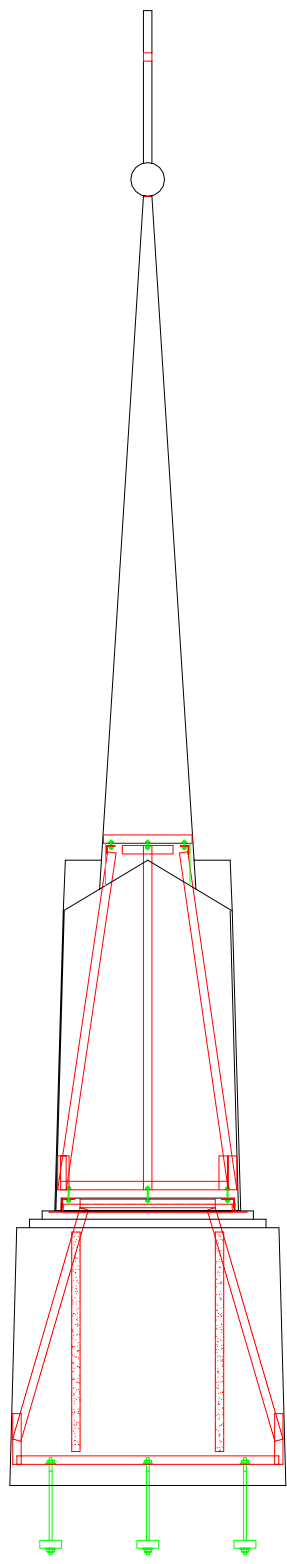

Front Elevation

Side Skeleton

Front/Rear Skeleton

Note: All Drawings are the property of PFI  
 Dimensions and designs may be altered  
 to accomodate manufacturing.

PO Box 6513 - High Point, NC 27262  
 800-736-3113  
 www.churchoutlet.com

Model :

9

Drawn by:

TJD

Date:

3/8/2000

Note: All Drawings are the property of PFI  
Dimensions and designs may be altered  
to accomodate manufacturing.

PO Box 6513 - High Point, NC 27262  
800-736-3113  
www.churchoutlet.com

Model :

9 - L

Drawn by:

TJD

Date:

3/8/2000

Note: All Drawings are the property of PFI  
Dimensions and designs may be altered  
to accommodate manufacturing.

PO Box 6513 - High Point, NC 27262  
800-736-3113  
www.churchoutlet.com

Model :

9 - OW

Drawn by:

TJD

Date:

3/8/2000