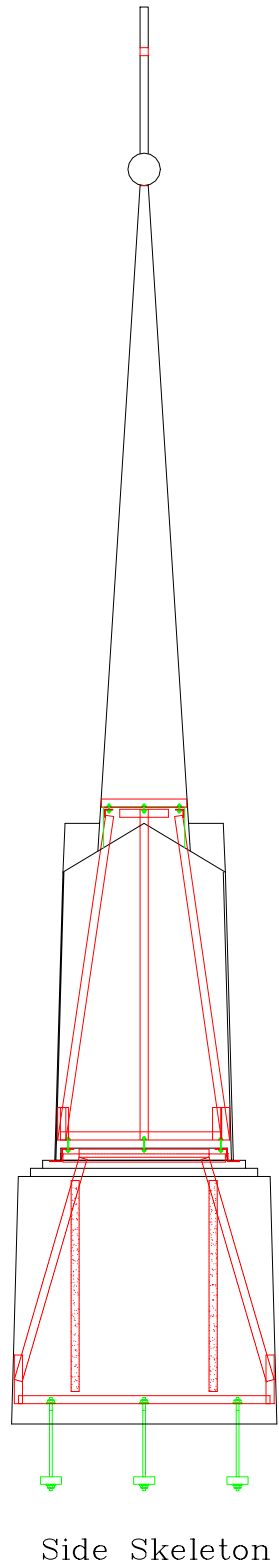

Front Elevation

Side Skeleton

Front/Rear Skeleton

Note: All Drawings are the property of PFI  
 Dimensions and designs may be altered  
 to accomodate manufacturing.

PO Box 6513 - High Point, NC 27262  
 800-736-3113  
 www.churchoutlet.com

Model :

9

Drawn by:

TJD

Date:

3/8/2000

Note: All Drawings are the property of PFI  
Dimensions and designs may be altered  
to accomodate manufacturing.

PO Box 6513 - High Point, NC 27262  
800-736-3113  
www.churchoutlet.com

Model :

9 - L

Drawn by:

TJD

Date:

3/8/2000

Note: All Drawings are the property of PFI  
Dimensions and designs may be altered  
to accommodate manufacturing.

PO Box 6513 - High Point, NC 27262  
800-736-3113  
www.churchoutlet.com

Model :

9 - OW

Drawn by:

TJD

Date:

3/8/2000