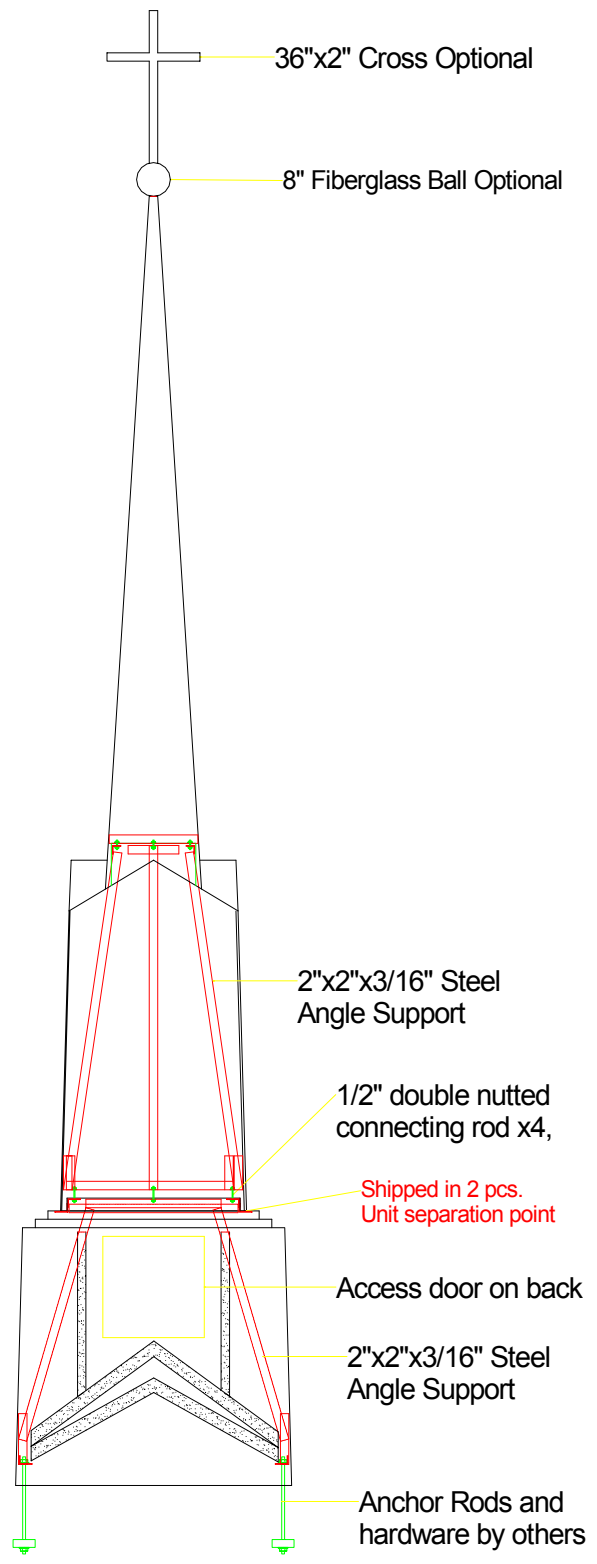

Front Elevation

Side Skeleton

Front/Rear Skeleton

Note: All Drawings are the property of PFI  
 Dimensions and designs may be altered  
 to accomodate manufacturing.

PO Box 6513 - High Point, NC 27262  
 800-736-3113  
 www.churchoutlet.com

Model :

9 - OW

Drawn by:

TJD

Date:

3/8/2000