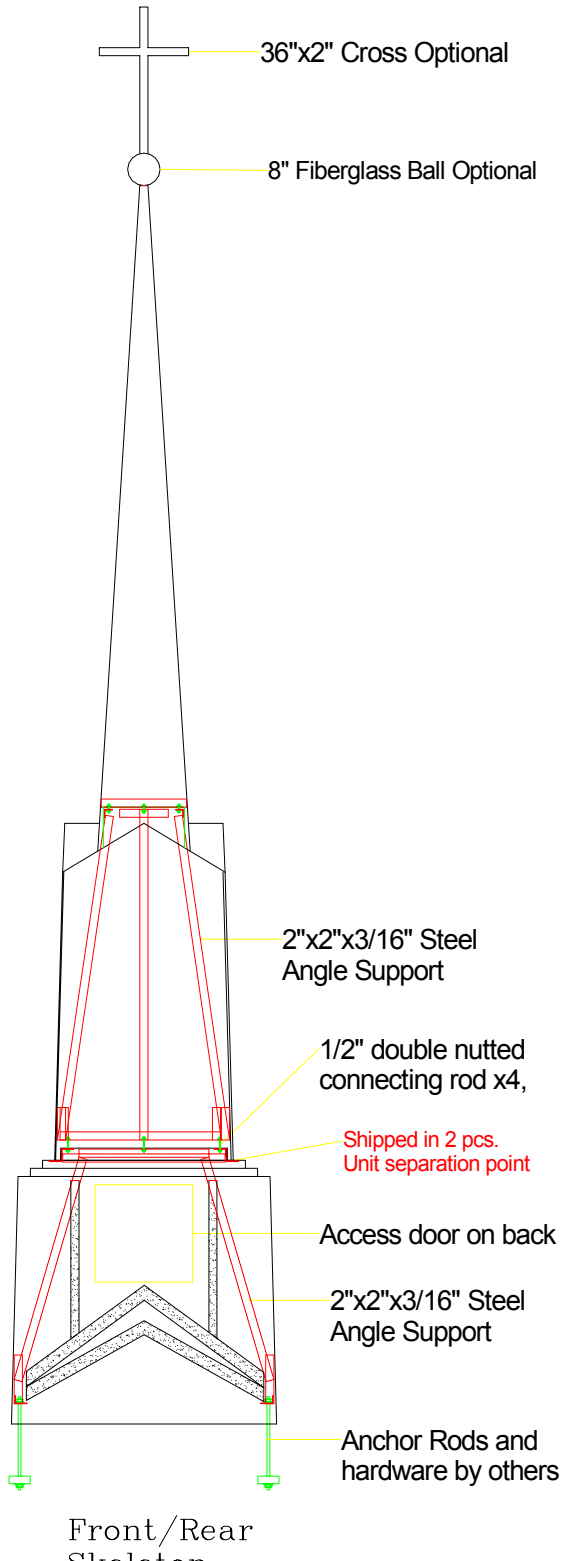

Model :

9 - L

Drawn by:

TJD

Date:

3/8/2000

Note: All Drawings are the property of PFI  
Dimensions and designs may be altered  
to accommodate manufacturing.

PO Box 6513 - High Point, NC 27262  
800-736-3113  
www.churchoutlet.com

Model :

9 - OW

Drawn by:

TJD

Date:

3/8/2000